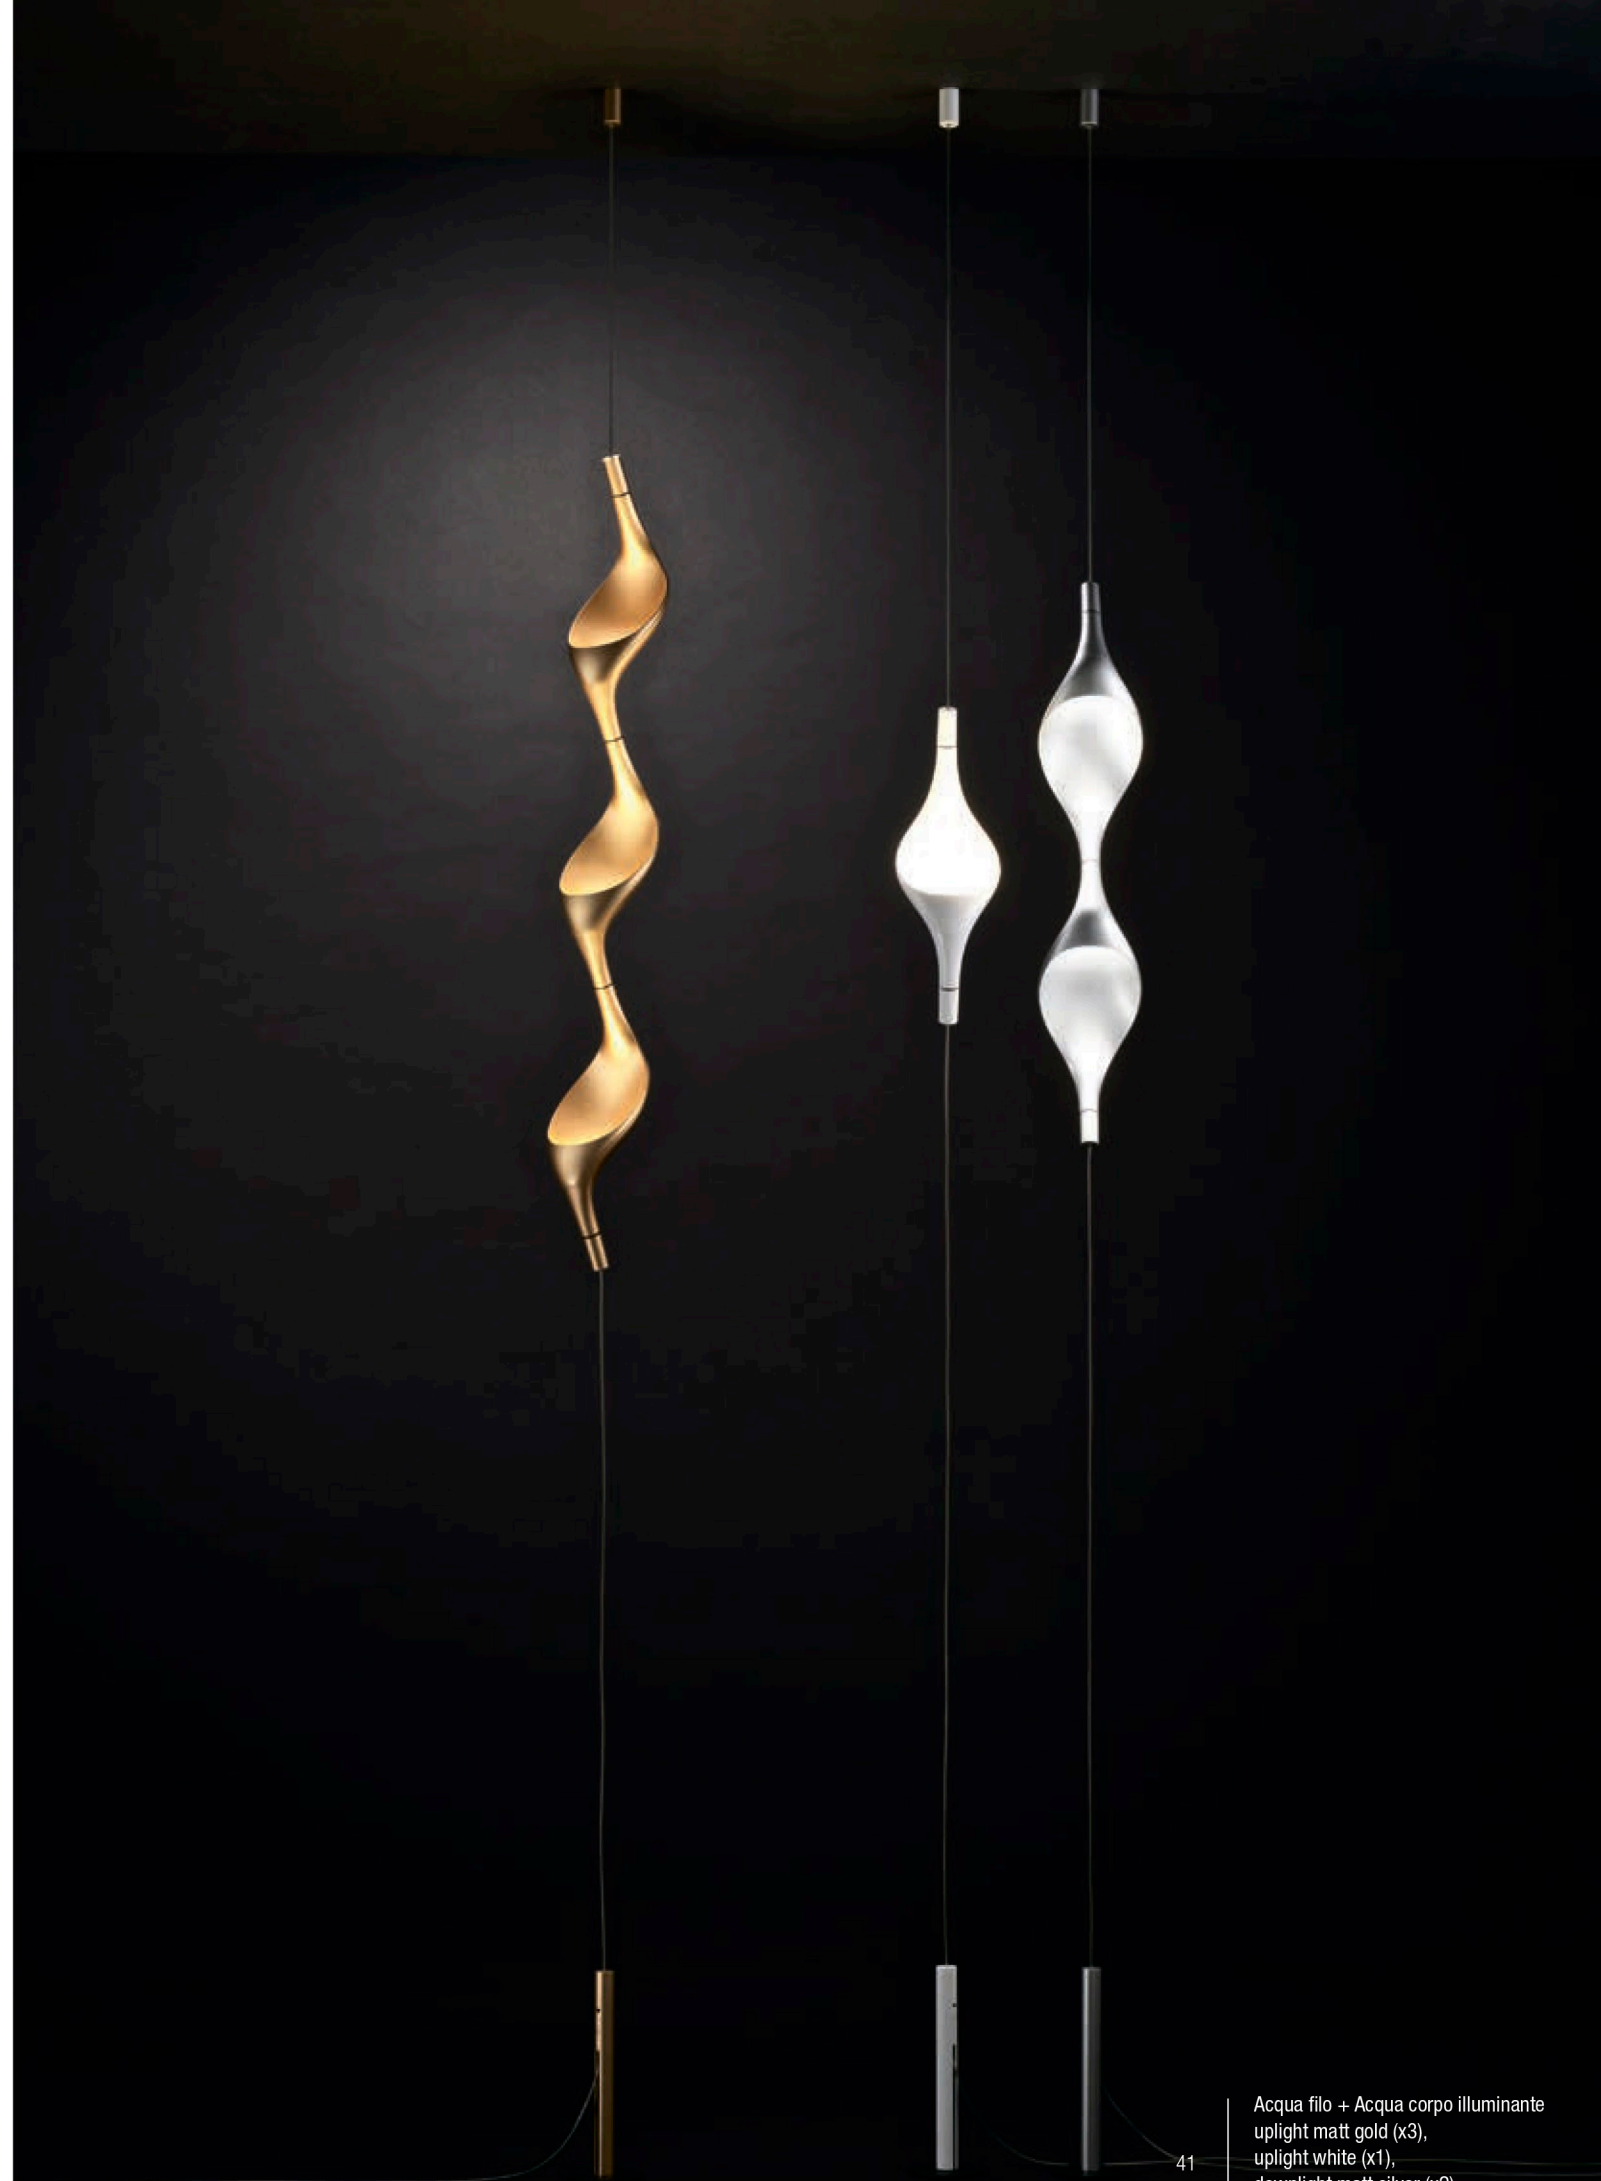

Acqua filo + Acqua corpo illuminante
uplight matt gold (x3),
uplight white (x1),
downlight matt silver (x2)